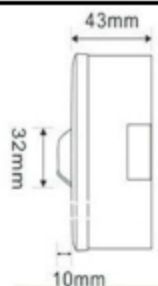

200 Watt max dimmer with IR Remote

dimming
230VAC

2 meter
wire length

Wiring to LED
filament lamp

230VAC in

Remote

40mm

100% button

0% button

25%, 50%, 75%, 100%
Hotkey button for
brightness

86mm

CR2025 battery
included