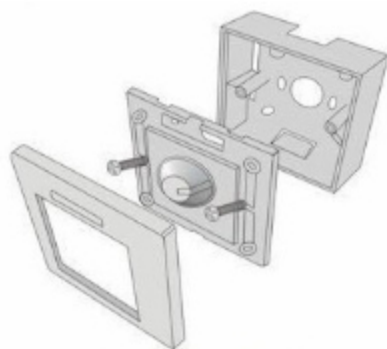

200 Watt max dimmer with IR Remote

dimming
230VAC

2 meter
wire length

Wiring to LED
filament lamp

230VAC in

Remote

40mm

100% button

0% button

25%, 50%, 75%, 100%
Hotkey button for
brightness

86mm

CR2025 battery
included