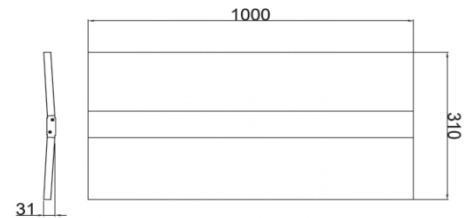

LLC-CR-series

Applications

Certificates