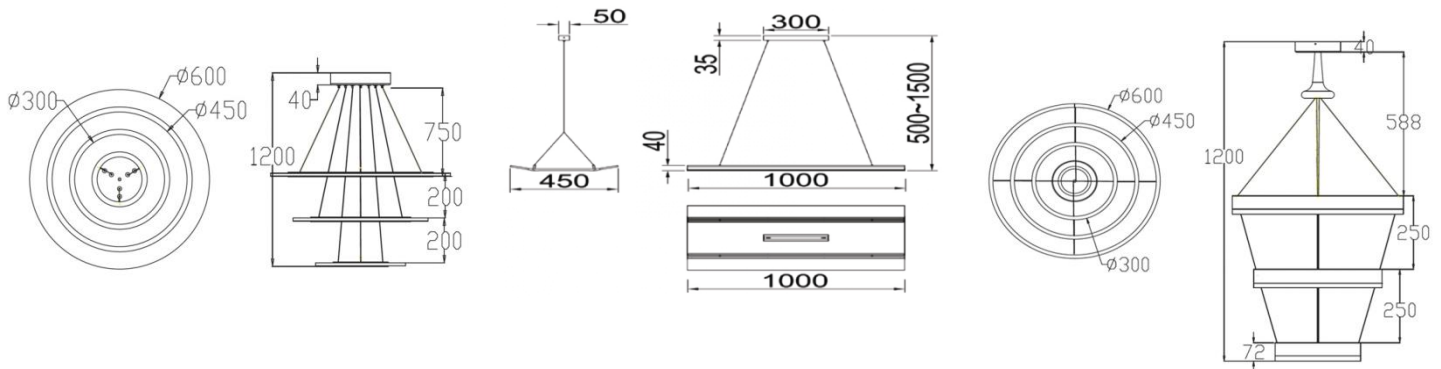

(3000K+4000K+6000K)

Part nr.	Power (W)	Colour (K)	Lumen	Frame colour	Price €
LLC-CL-O30-30-B	30 W	3000K	900 Lm	Black	€ 525,--
LLC-CL-O30-40-S	30 W	4000K	1056 Lm	Silver	€ 525,--
LLC-CL-O30-60-W	30 W	6000K	1200 Lm	White	€ 525,--
LLC-CL-O30-30-M	30 W	3000K	900 Lm	Bronze	€ 525,--

Part nr.	Power (W)	Colour (K)	Lumen	Frame colour	Price €
LLC-CL-U40-30-B	40 W	3000 K	1146 Lm	Black	€ 450,--
LLC-CL-U40-40-S	40 W	4000 K	1800 Lm	Silver	€ 450,--
LLC-CL-U40-60-W	40 W	6000 K	1915 Lm	White	€ 450,--
LLC-CL-U40-30-M	40 W	3000 K	1146 Lm	Bronze	€ 450,--

Part nr.	Power (W)	Colour (K)	Lumen	Frame colour	Price €
LLC-CL-D40-30-B	40 W	3000 K	1146 Lm	Black	€ 450,--
LLC-CL-D40-40-S	40 W	4000 K	1800 Lm	Silver	€ 450,--
LLC-CL-D40-60-W	40 W	6000 K	1915 Lm	White	€ 450,--
LLC-CL-D40-30-M	40 W	3000 K	1146 Lm	Bronze	€ 450,--