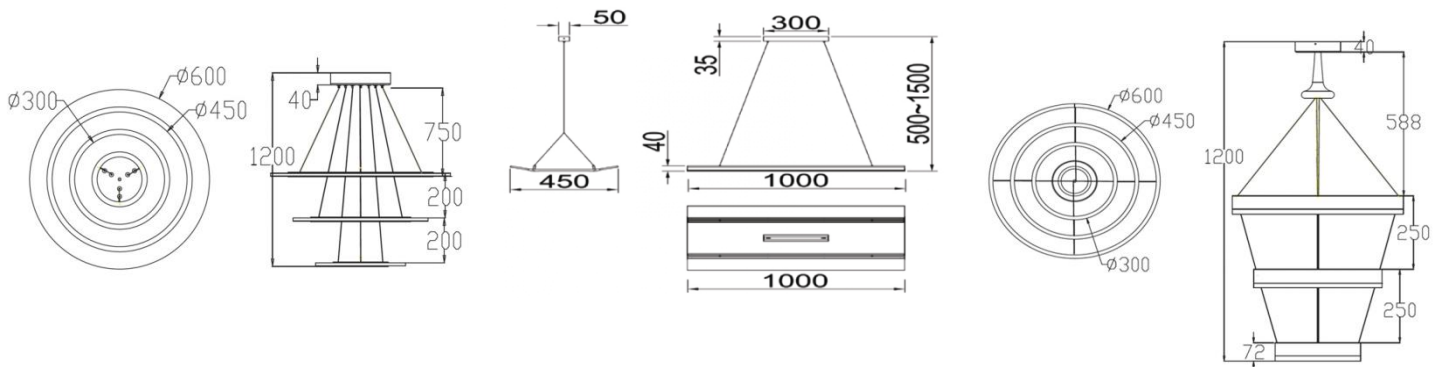

Applications

Certificates